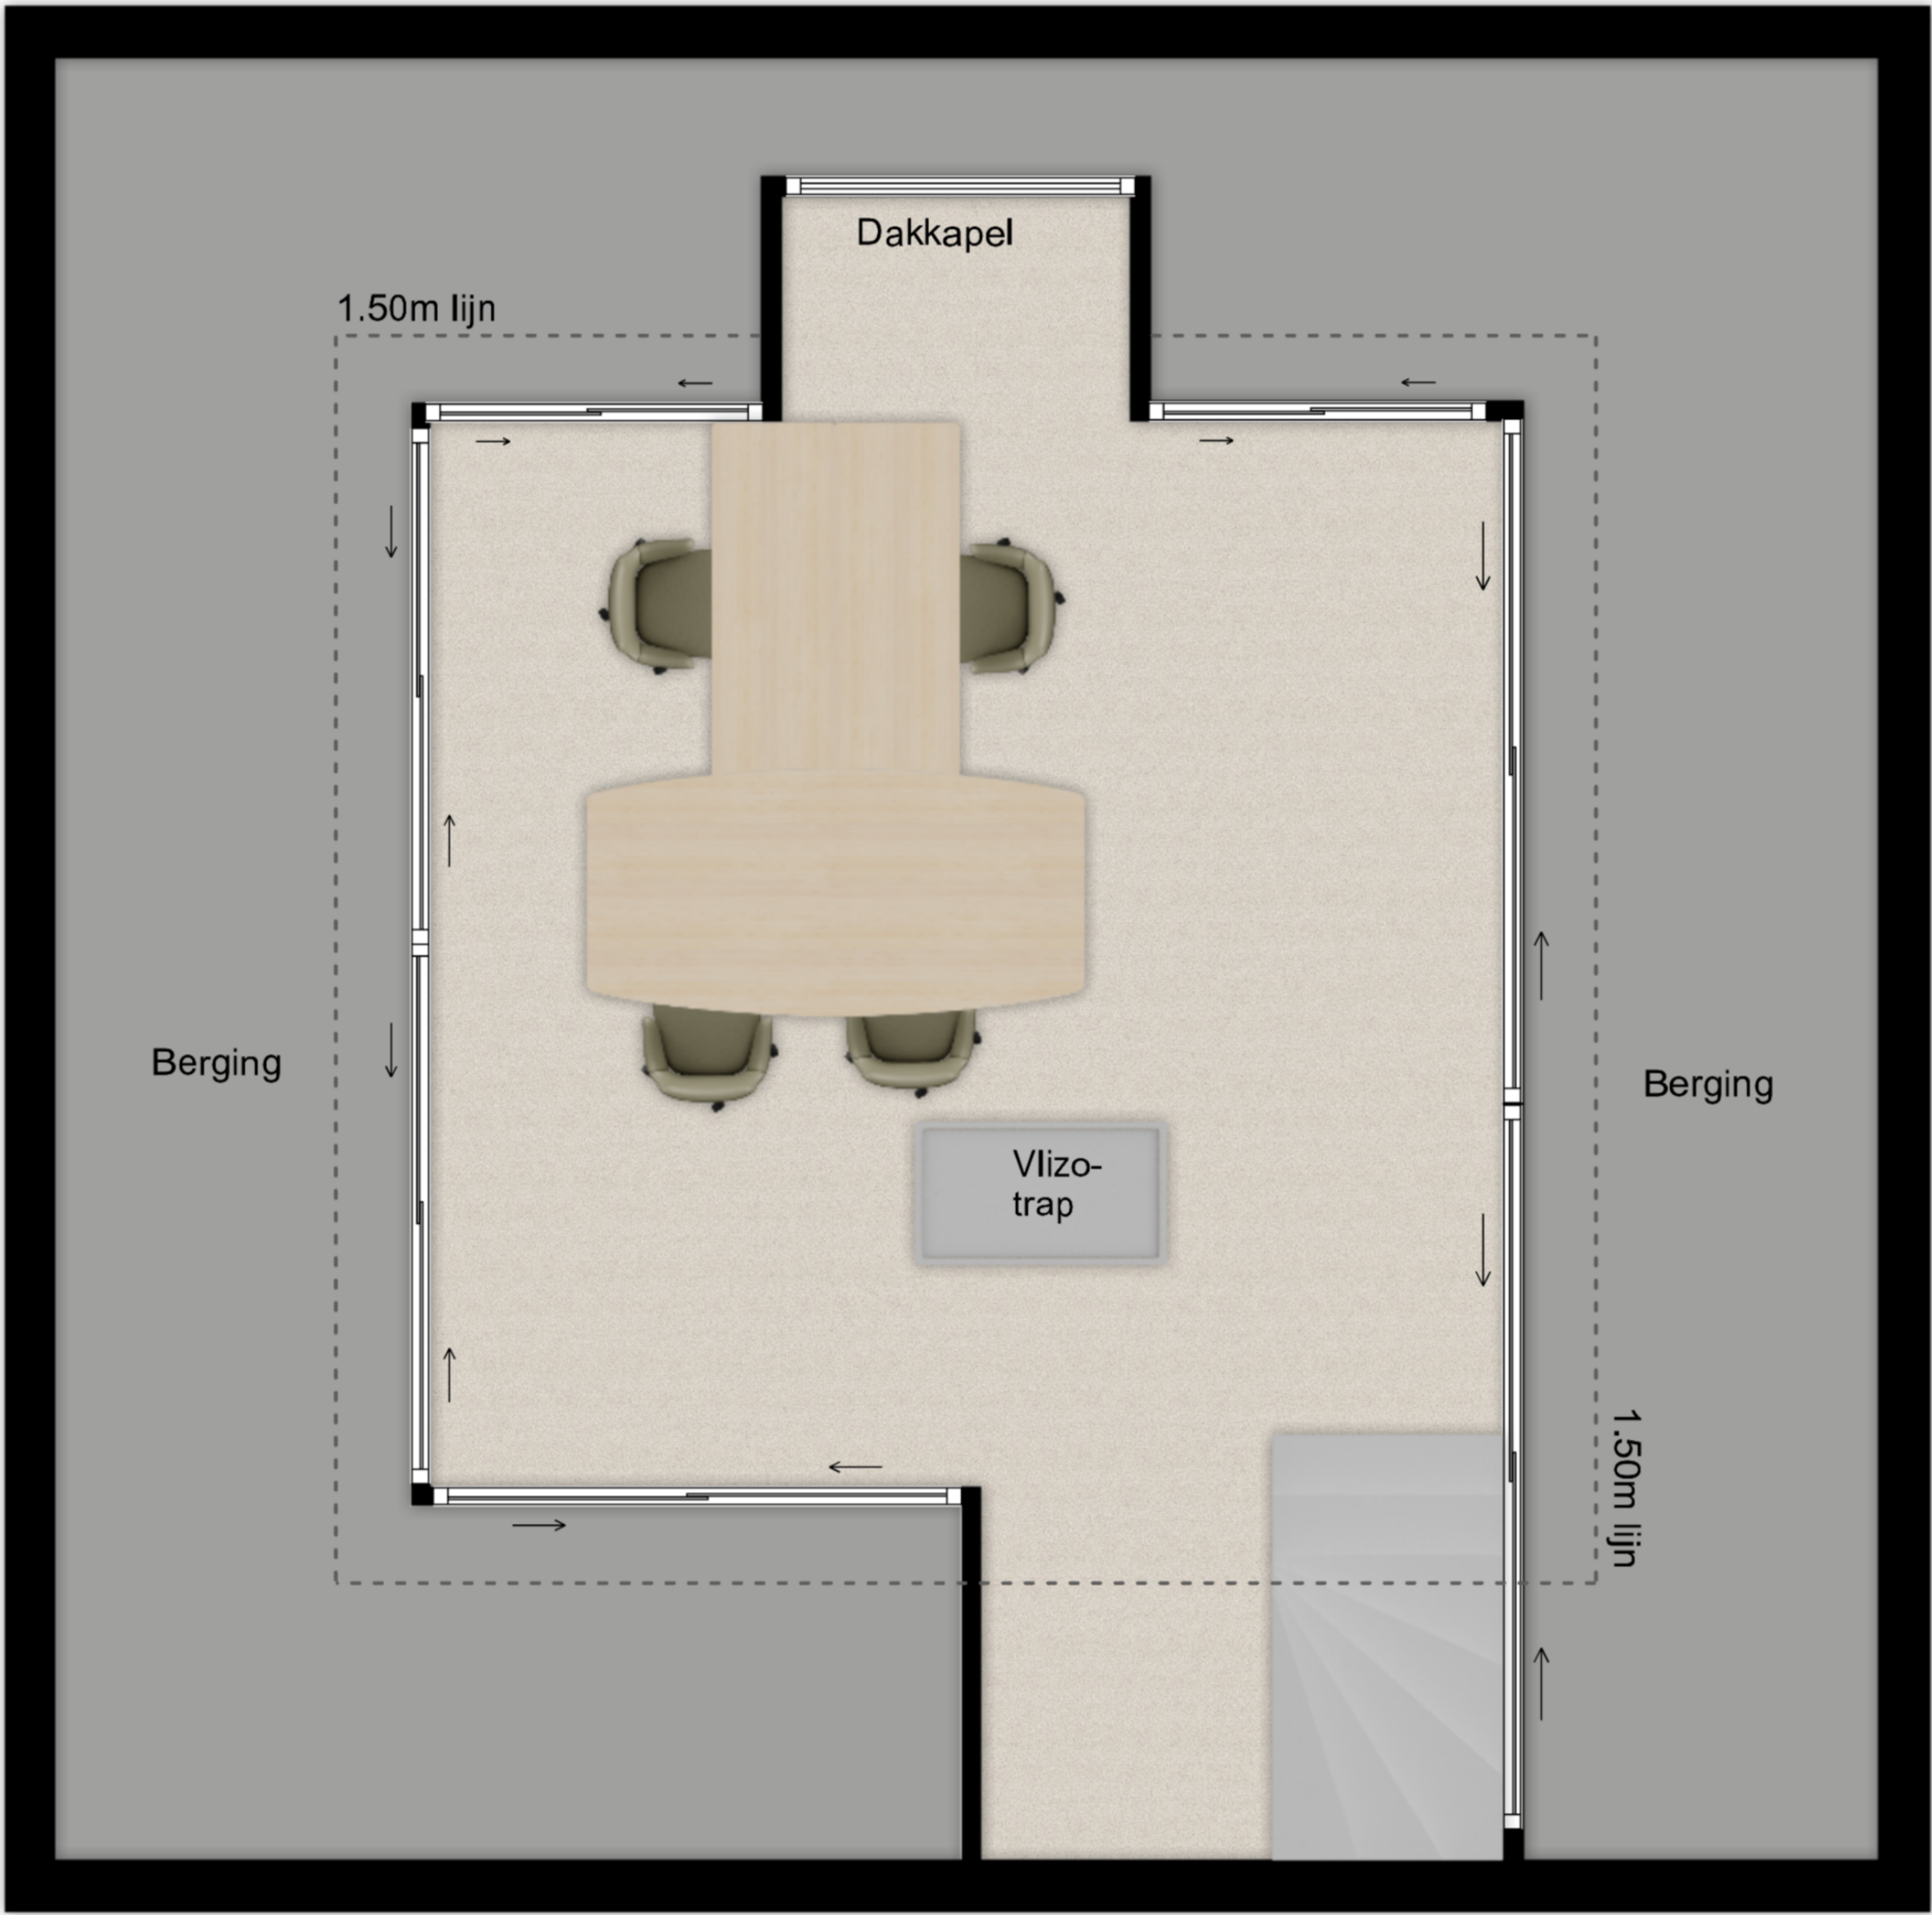

← 1.61 m →

↑ 5.11 m ↓
↑ 1.70 m ↓

↑ 7.90 m ↓

Berging

Dakkapel

1.50m lijn

Vlizo-trap

Berging

1.50m lijn

← 1.70 m → ← 5.12 m → ← 2.50 m → ← 1.70 m →